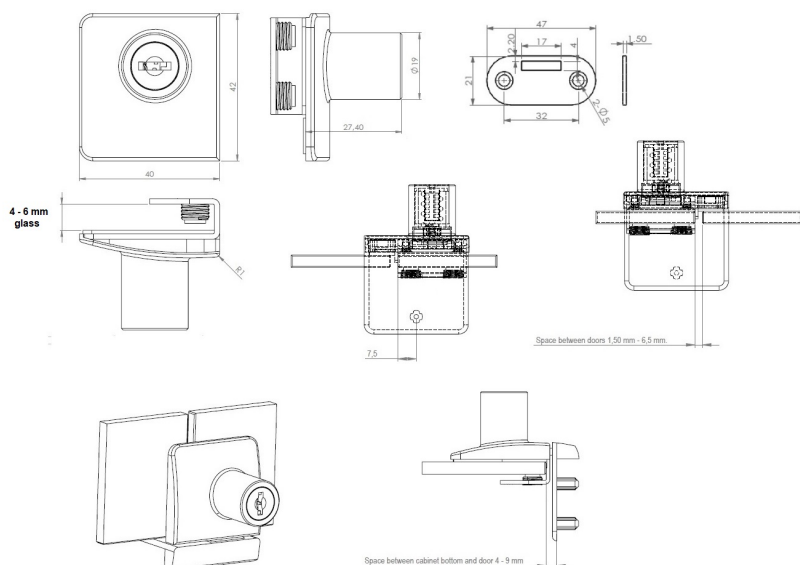

## Description:

Glass Door Lock "Square", F/Double Doors, Black Ano, KA D20 W/SISO Metal Keys, W/2 Zamak Screws W/PVC Tip, 1 BLK Flat, Oval Metal Striking Plate, F/Glass Thickness 4-6mm

## Item number:

14.09.564-5

Units	Box	Carton	HS Code	Barcode
Pcs.	10	100	8301300000	
				5704866049467